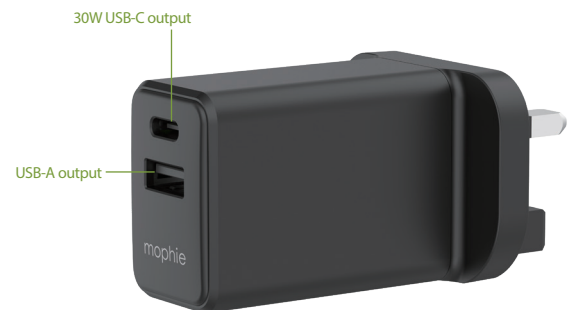

Scan QR code for more information

mophie loves you®
mophie.com