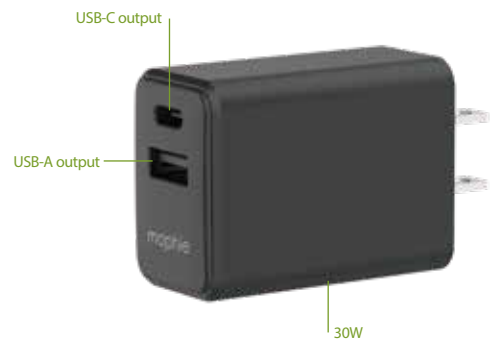

mophie.  
**essentials**

**dual (USB-C/USB-A) 30W PD wall charger**

Get the fastest charge for your device.  
Made for phones, tablets and other USB-C devices.

**UP TO PD 30W USB-C FAST CHARGE**

**USB-A PORT UP TO 18W FAST CHARGE**

**PPS PPS SMART CHARGING FOR PHONES & TABLETS**

**UP TO 50% CHARGE IN 30 MINUTES\***

**Key Selling Points**

- Up to 30W of power delivery allows you to charge your iPhone at its optimal speed.
- Up to 18W USB-A output support multiple charging needs.
- Compatible with Android / ISO tablet and smartphones.
- Recharge your phone in record time and get up 50% battery in just 30 minutes\*.

CHARGING COMPATIBILITY	Compatible with most USB-C / USB-A enabled devices
OUTPUT POWER	USB-C (1 port): 30W / USB-A (1 port): 18W / 110-230V Plug Type B (US)
IN THE BOX	dual (USB-C/USB-A) 30W PD wall charger
DIMENSIONS	52.8 mm x 27 mm x 37 mm
WARRANTY	2 Years
COLOUR AND PART NUMBER	● Black   409912219 ○ White   409912223