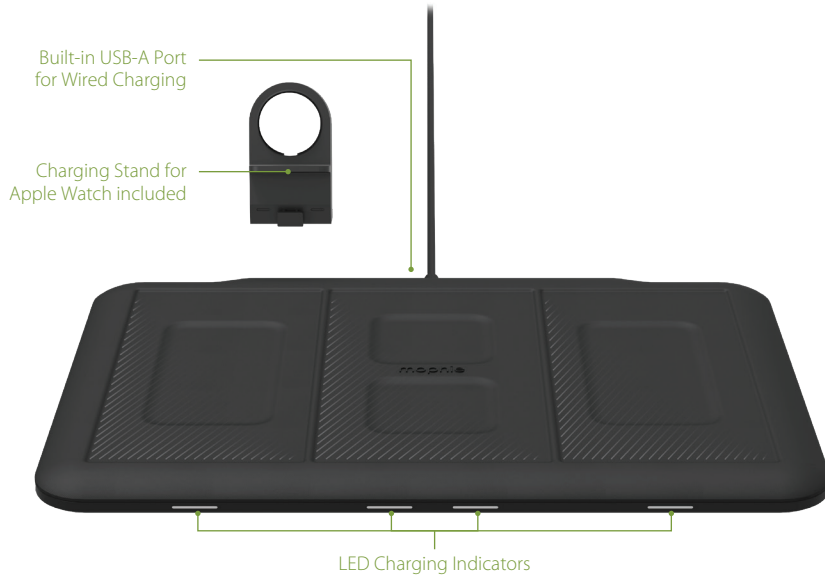

mophie 4-in-1 wireless charging mat

Two phones, Two Earbuds, & Apple Watch