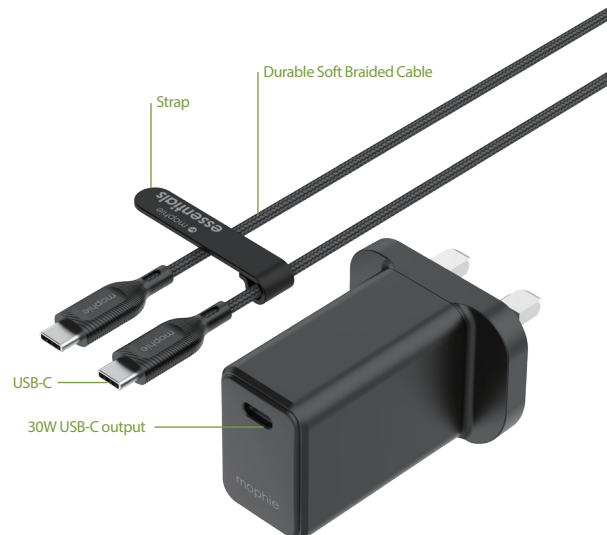

Scan QR code for more information

mophie loves you®
mophie.com