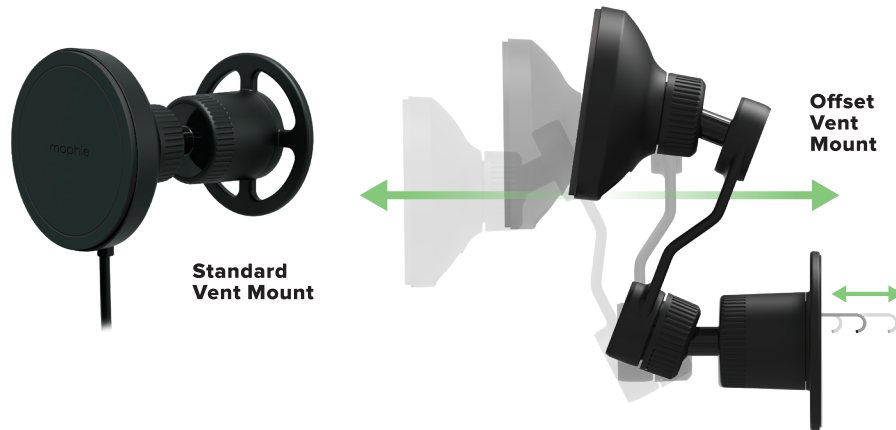

snap+ wireless charging vent mount

MagSafe compatible, magnetic car mount with multiple viewing angles

FAST WIRELESS CHARGING
Up to 15W¹

MAGSAFE COMPATIBLE

UNIVERSAL VEHICLE COMPATIBILITY

ADJUSTABLE ARM + EXTENDABLE HOOK

Key Selling Points

- Enjoy the fastest wireless charging speed for your iPhone, also compatible with Android.
- Built-in magnet designed for use with Apple MagSafe with up to 7.5W for Apple devices and 15W for Android.
- The vent mount and off-set extension arm are compatible with most vehicles vents and can be installed right out of the box.
- With the dynamic ball & joint pivots and off set extension arm, set your device at the perfect viewing angle and remain hands free.

Universal wireless charging.
Learn more at mophie.com/shop/wireless

snap+ wireless charging vent mount

COMPATIBILITY	iPhone 15/14/13/12 models/It is also compatible with any wireless Android device with mophie snap+ adapter ring
POWER	Wireless charging output: up to 7.5 W for apple and 15W for Android
DIMENSIONS	456.8mm x 322.49mm
WEIGHT	0.36 lb
IN THE BOX	Magnetic vent mount, off-set extension arm, USB-C 30W car charger, 1.5M USB-C cable, cable management clip x2
WARRANTY	2 years
COLOR, FINISH & PART NUMBER	● Black 401312502

Additional Selling Points

- A 1.5M USB-C cable is included with this charging vent mount.
- Keep your cables neatly organised and routed with the provided cable management clips.
- Included is a premium, anodized aluminum 30W USB-C car adapter that provides optimal power for charging an iPhone wirelessly.